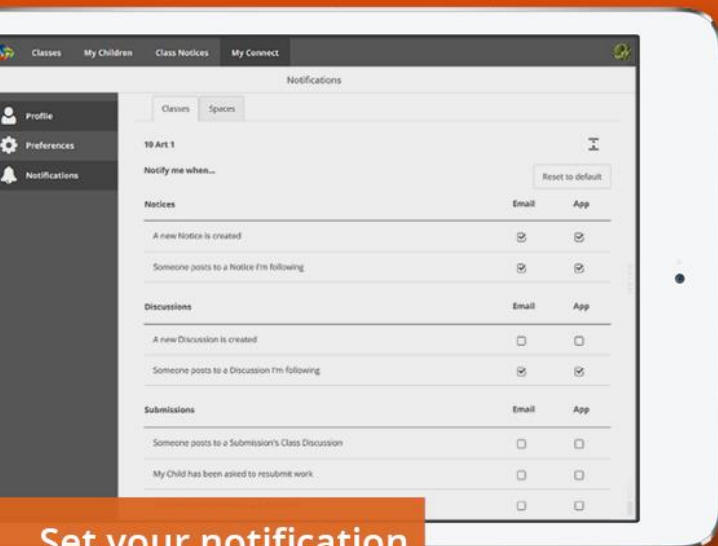

Email:
burrendah.ps@education.wa.edu.au

Phone: 9266 6200

CONNECT NOW
For Parents

The convenience of
Connect in the palm
of your hand

CONNECT NOW

A free mobile app that displays all the latest activity from your children's classes.

- read notices, view class photos and discussions
- post a comment directly from your mobile device
- access attachments

Set your notification preferences

Post a comment

View class photos

View notices and discussions